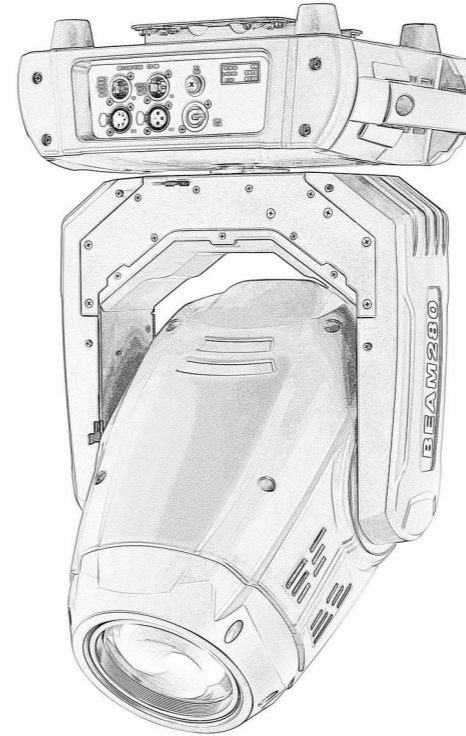

ROYLITE
ROY STAGE LIGHT CO LIMITED

ROY STAGE LIGHT CO LIMITED

Add : No.4 Dayang Road,Tanbu town,Huadu District,GuangZhou City,China

Email : sales@roylite.com

WhatsApp / Tel : +86 137 1912 2593

Web : www.roylite.com

PROFESSIONAL SHOW LIGHTING